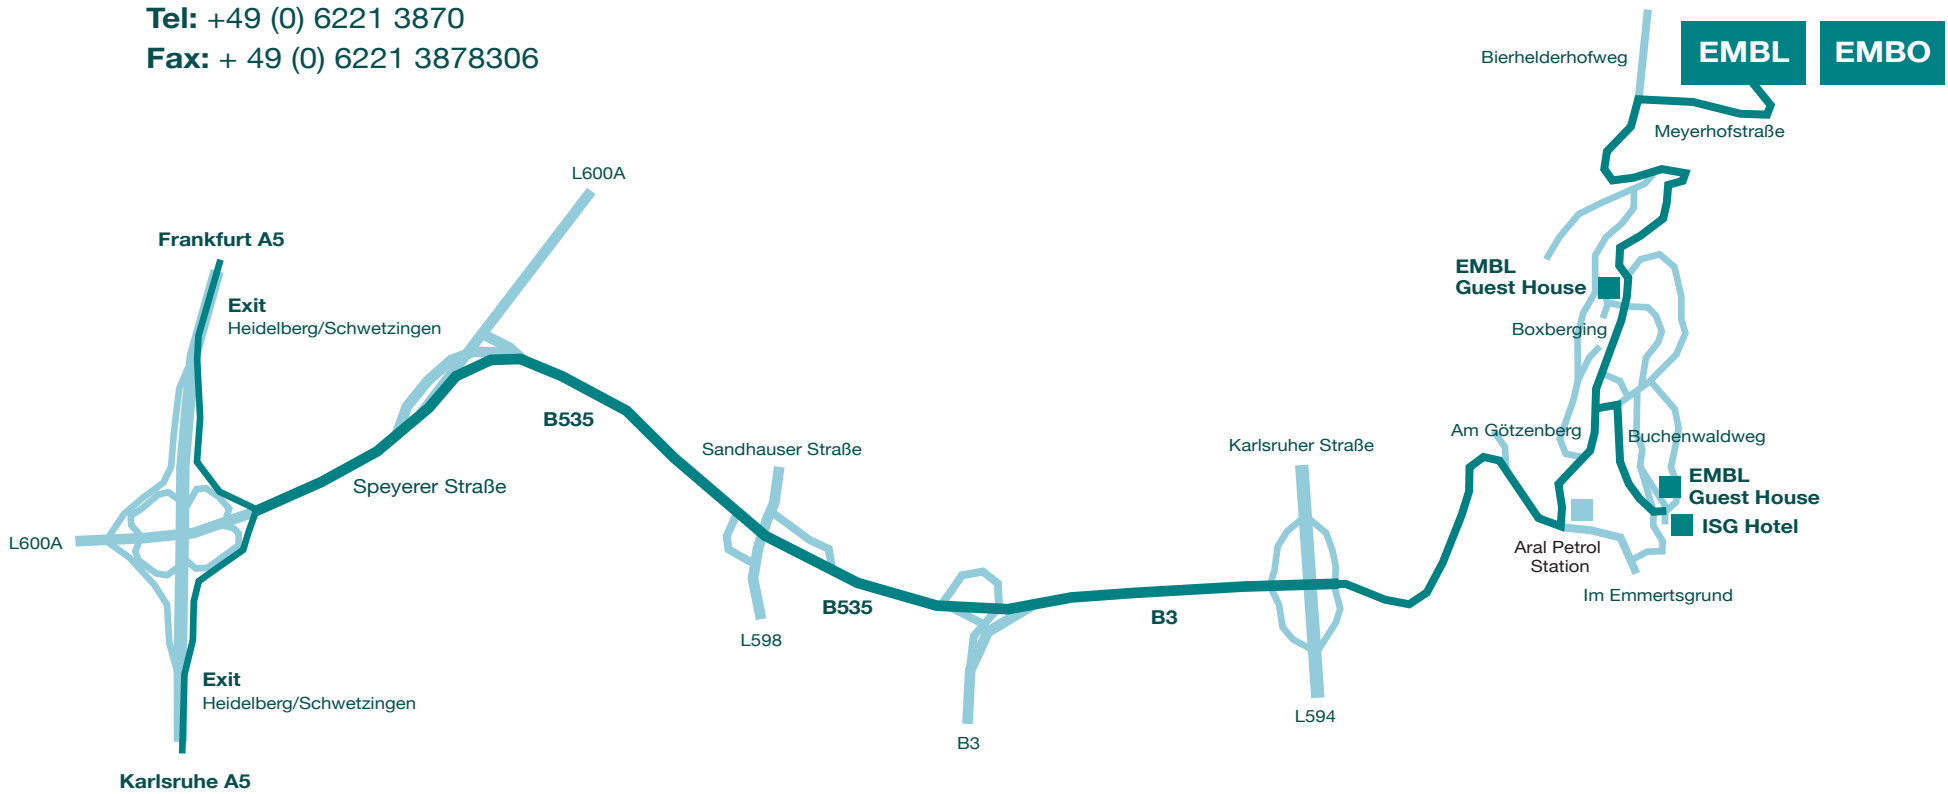

EMBL Heidelberg

Meyerhofstrasse 1, D-69117 Heidelberg, Germany

Tel: +49 (0) 6221 3870

Fax: + 49 (0) 6221 3878306

Travel by Car

From the motorway **A5** [Karlsruhe-Frankfurt], take the exit Heidelberg/Schwetzingen and head for Heidelberg-Emmertsgrund-Boxberg. Go up the hill, turn left at the Aral petrol station into Boxberg and go straight through the Boxberg residential area, keeping left after the EMBL guesthouse. EMBL is located in Meyerhofstraße in the forest on your right, shortly after you have left Boxberg.