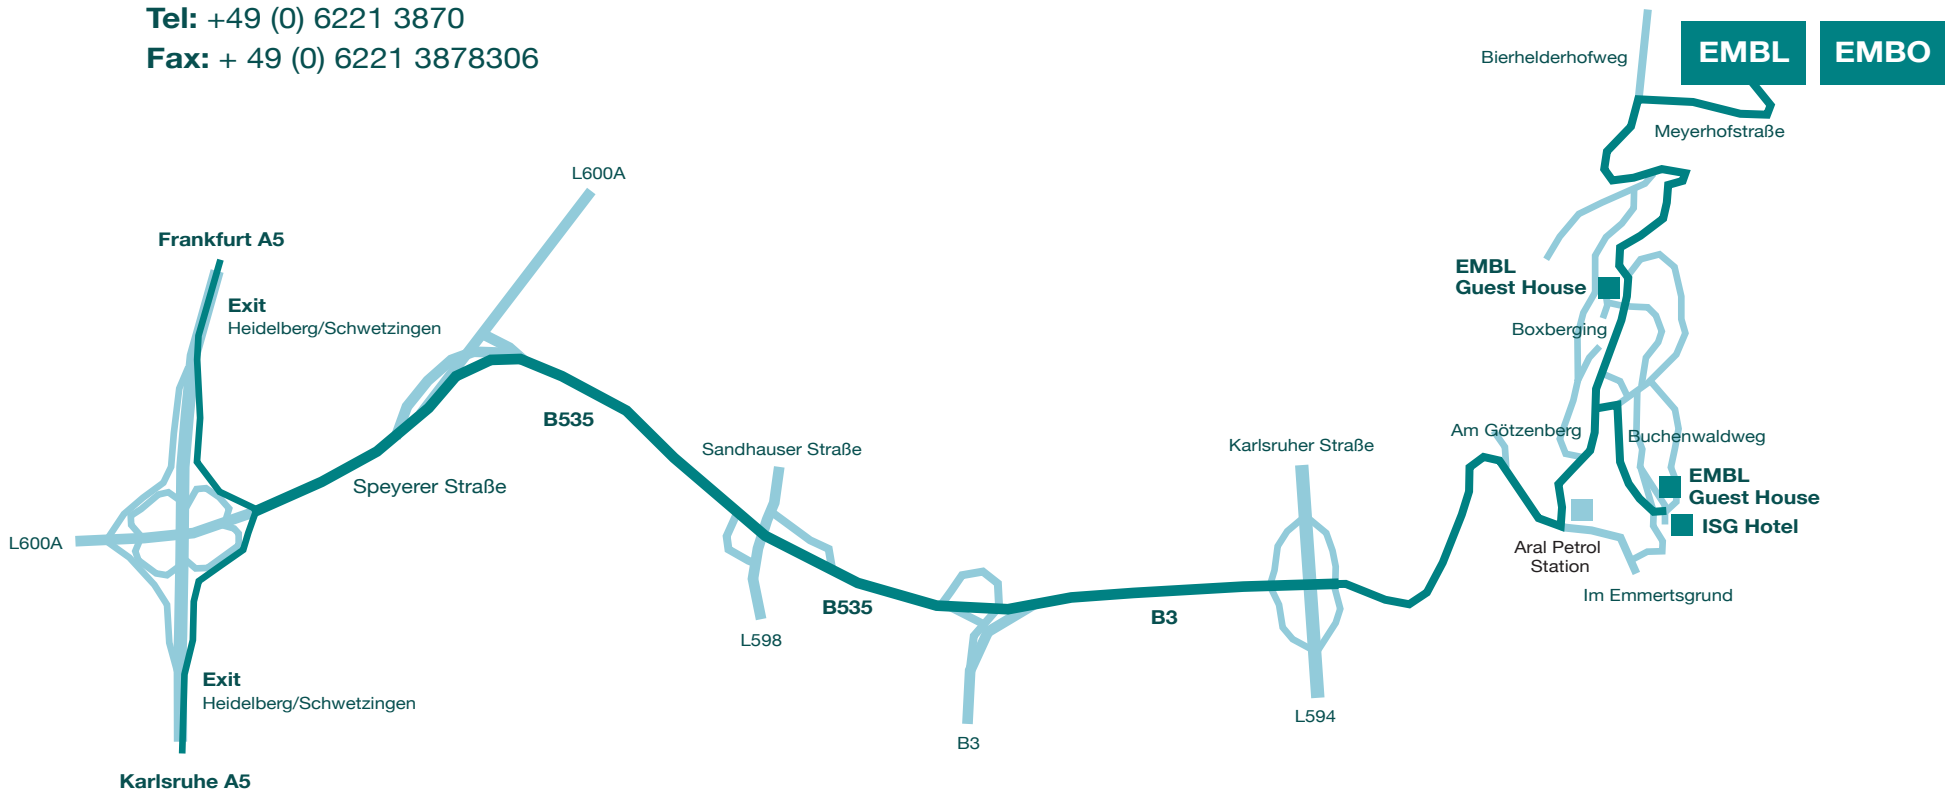

#### Travel by Car

From the motorway **A5** [Karlsruhe-Frankfurt], take the exit Heidelberg/Schwetzingen and head for Heidelberg-Emmertsgrund-Boxberg. Go up the hill, turn left at the Aral petrol station into Boxberg and go straight through the Boxberg residential area, keeping left after the EMBL guesthouse. EMBL is located in Meyerhofstraße in the forest on your right, shortly after you have left Boxberg.